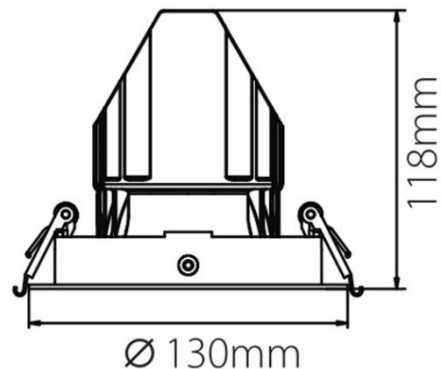

PRODUCT DATASHEET

Model: LDL802

Category: LED Adjustable Downlight

Description: 30w LED Adjustable Downlight

General Information

Material: Aluminium

Fitting Colors: White/ Black/ Painted Silver

Rotation Angle (degree): Not Applicable

Tilting Angle (degree): 30

Track System: Not Applicable

IP Rating: 20

Working Temperature (°C): -5 - +35

Storage Temperature (°C): -20 - +50

Product Dimensions and Cut-out Information

Fitting Length (mm): Not Applicable

Diameter (mm): 130

Height (mm): 118

Cut-out Dimension (mm): 117

Dimension:

Packing Information

Packaging Type: Individual box

Quantity per carton: 12

CBM per carton: 0.0369

Gross weight per carton (kgs): 12.4

Lifespan

Lifetime (hours): 30000

Luminous Flux after 50000hours (lm): LM80 Comply

PRODUCT DATASHEET

Model: LDL802

Category: LED Adjustable Downlight

Description: 30w LED Adjustable Downlight